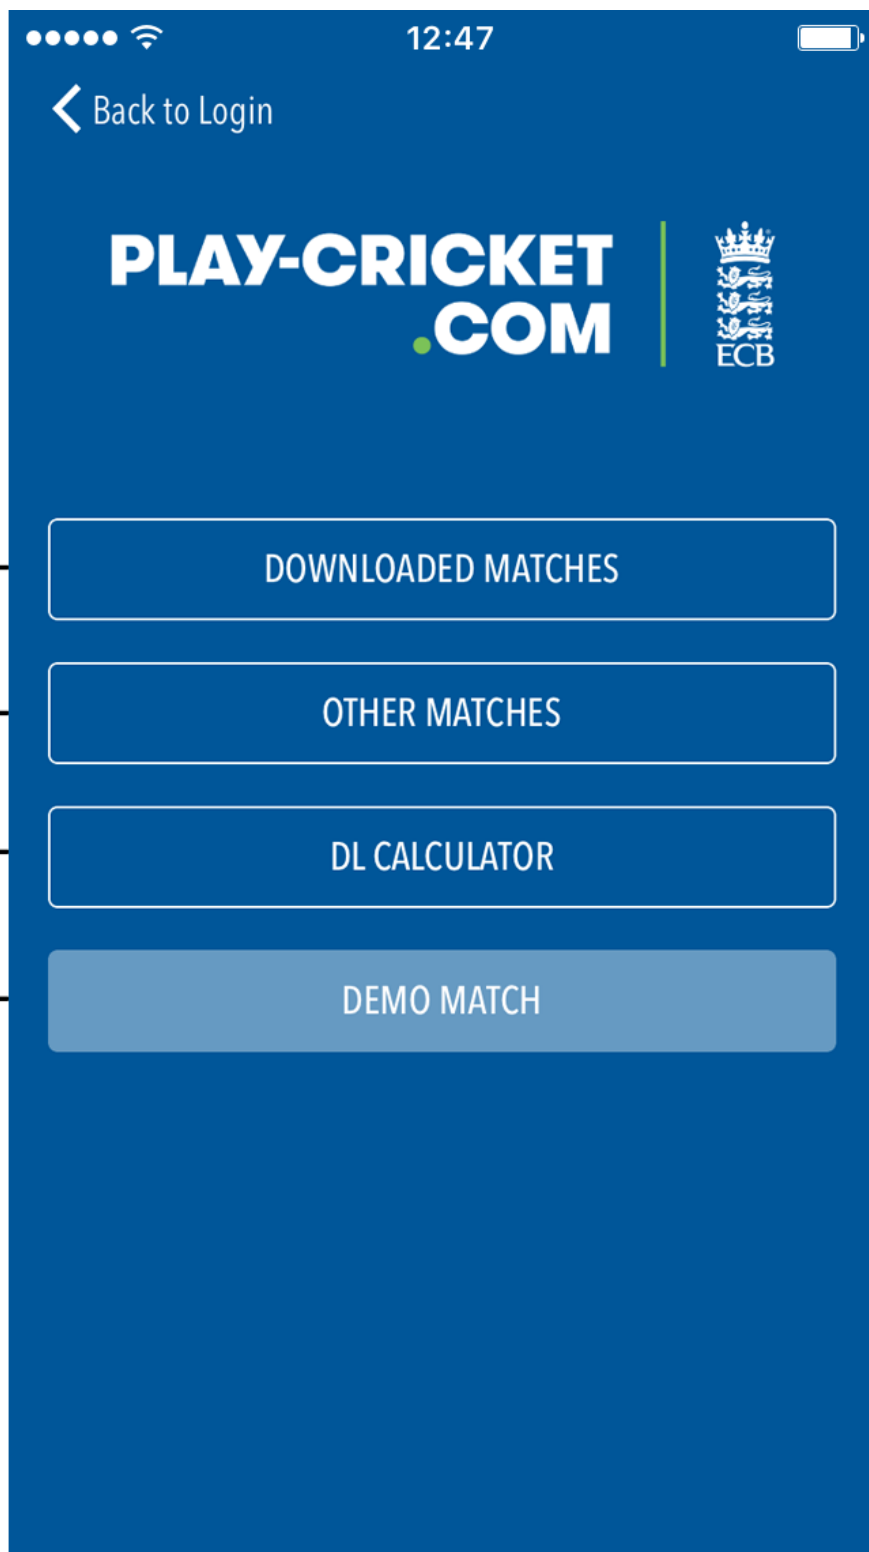

Highlighted Features:

- (1) To score a [downloaded match](#) when offline, use Downloaded Matches option.
- (2) To set up and score a custom offline match, use Other Matches mode.
- (3) To preview the [Duckworth-Lewis Calculator](#), tap on DL calculator.
- (4) To practise scoring with a sample, pre-setup match and get familiar with the Play-Cricket Scorer layout, tap on Demo Match.